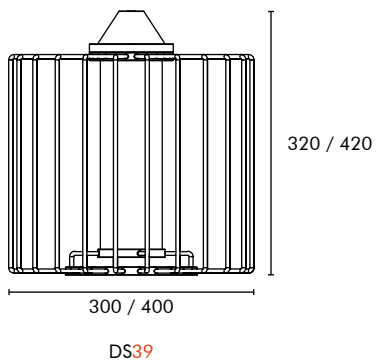

CCT 4000K

Presenting the range of “QAFASOUL”

Suspended Acrylic light fixture with light weight aluminium rod housing.

Engineered to perfection, no welds and easy assembly

Product Code	DS35 to DS41 (Range)	Light Source	LED Module
Environment	Indoor / Outdoor	Power	20 W / 30 W
Material	Aluminium & MS	Lumens	1600 / 2400
Mounting	Pendant (P)	Light Distribution	Direct (D)
Color	Jet Black (02)	Control	ON / OFF (S)
Size Options	Ø300 / Ø400	Color Temperature (CCT)	4000K (40)

SIZES AVAILABLE

**No welding
Do it yourself
Easy assembly & easy storage**

OPTIONS AVAILABLE

MOUNTING [X]

LIGHT DISTRIBUTION [Y]

CONTROL [Z]

CCT [##]

27 - 2700K