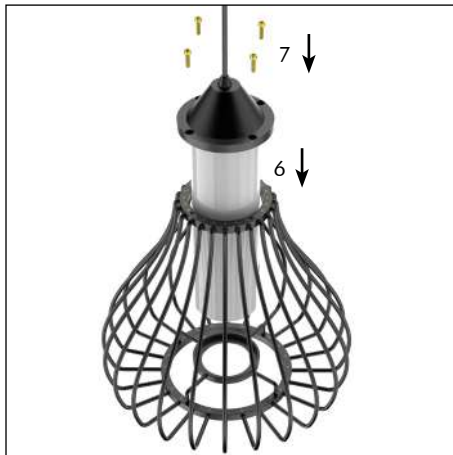

CCT 4000K

Presenting the range of “QAFASOUL”

Suspended Acrylic light fixture with light weight aluminium rod housing.

Engineered to perfection, no welds and easy assembly

Product Code	DS35 to DS41 (Range)	Light Source	LED Module
Environment	Indoor / Outdoor	Power	20 W / 30 W
Material	Aluminium & MS	Lumens	1600 / 2400
Mounting	Pendant (P)	Light Distribution	Direct (D)
Color	Jet Black (02)	Control	ON / OFF (S)
Size Options	Ø300 / Ø400	Color Temperature (CCT)	4000K (40)

SIZES AVAILABLE

**No welding
Do it yourself
Easy assembly & easy storage**

OPTIONS AVAILABLE

MOUNTING [X]

LIGHT DISTRIBUTION [Y]

CONTROL [Z]

CCT [##]

27 - 2700K

30 - 3000K

40 - 4000K

57 - 5700K

65 - 6500K

* Customization available on SIZE and POWER

* Customized PAINT and POWDER COAT options available based on RAL

Acrylic support & Bend rod assembly
(Bottom ring)

Bend rod fixing (Top ring)

Light source placement / replacement

The "QAFASOUL" range are iconic luminaires suitable for both indoor and outdoor applications with IP65 rating. Easy to assemble and disassemble, the "product" range has 7 different designs to pick from. The aluminium bend rods and MS rings makes it a light-weight and well-engineered product.