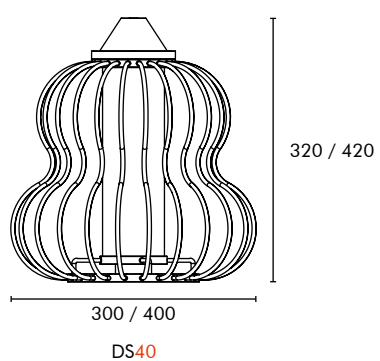

CCT 4000K

Presenting the range of “QAFASOUL”

Suspended Acrylic light fixture with light weight aluminium rod housing.

Engineered to perfection, no welds and easy assembly

Product Code	DS35 to DS41 (Range)	Light Source	LED Module
Environment	Indoor / Outdoor	Power	20 W / 30 W
Material	Aluminium & MS	Lumens	1600 / 2400
Mounting	Pendant (P)	Light Distribution	Direct (D)
Color	Jet Black (02)	Control	ON / OFF (S)
Size Options	Ø300 / Ø400	Color Temperature (CCT)	4000K (40)

SIZES AVAILABLE

**No welding
Do it yourself
Easy assembly & easy storage**

OPTIONS AVAILABLE

MOUNTING [X]

LIGHT DISTRIBUTION [Y]

CONTROL [Z]

CCT [##]

27 - 2700K