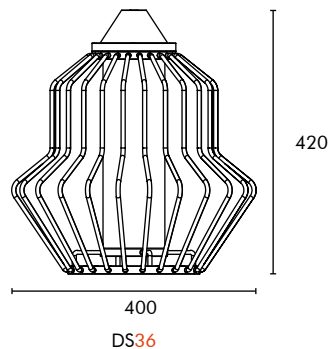

CCT 4000K

Presenting the range of “QAFASOUL”

Suspended Acrylic light fixture with light weight aluminium rod housing.

Engineered to perfection, no welds and easy assembly

Product Code	DS35 to DS41 (Range)	Light Source	LED Module
Environment	Indoor / Outdoor	Power	20 W / 30 W
Material	Aluminium & MS	Lumens	1600 / 2400
Mounting	Pendant (P)	Light Distribution	Direct (D)
Color	Jet Black (02)	Control	ON / OFF (S)
Size Options	Ø300 / Ø400	Color Temperature (CCT)	4000K (40)

SIZES AVAILABLE

**No welding
Do it yourself
Easy assembly & easy storage**

OPTIONS AVAILABLE

MOUNTING [X]

LIGHT DISTRIBUTION [Y]

CONTROL [Z]

CCT [##]

27 - 2700K