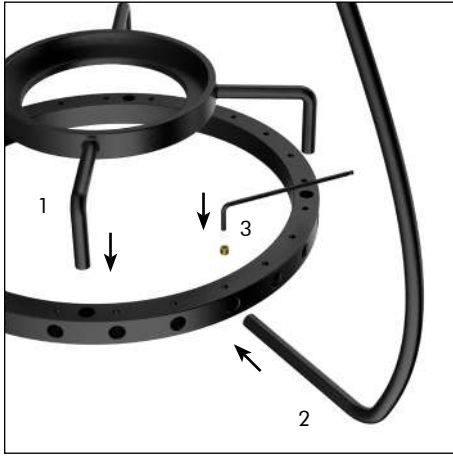

CCT 4000K

Presenting the range of “QAFASOUL”

Suspended Acrylic light fixture with light weight aluminium rod housing.

Engineered to perfection, no welds and easy assembly

Product Code	DS35 to DS41 (Range)	Light Source	LED Module
Environment	Indoor / Outdoor	Power	20 W / 30 W
Material	Aluminium & MS	Lumens	1600 / 2400
Mounting	Pendant (P)	Light Distribution	Direct (D)
Color	Jet Black (02)	Control	ON / OFF (S)
Size Options	Ø300 / Ø400	Color Temperature (CCT)	4000K (40)

SIZES AVAILABLE

**No welding
Do it yourself
Easy assembly & easy storage**

OPTIONS AVAILABLE

MOUNTING [X]

LIGHT DISTRIBUTION [Y]

CONTROL [Z]

CCT [##]

27 - 2700K

30 - 3000K

40 - 4000K

57 - 5700K

65 - 6500K

* Customization available on SIZE and POWER

* Customized PAINT and POWDER COAT options available based on RAL

Acrylic support & Bend rod assembly
(Bottom ring)

Bend rod fixing (Top ring)

Light source placement / replacement

The "QAFASOUL" range are iconic luminaires suitable for both indoor and outdoor applications with IP65 rating. Easy to assemble and disassemble, the "product" range has 7 different designs to pick from. The aluminium bend rods and MS rings makes it a light-weight and well-engineered product.