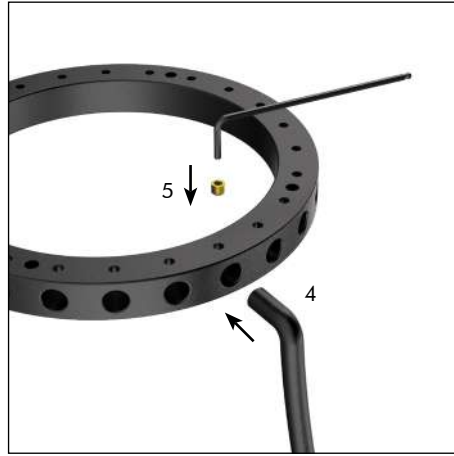

Bend rod fixing (Top ring)