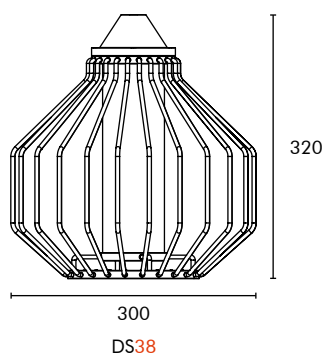

CCT 4000K

Presenting the range of “QAFASOUL”

Suspended Acrylic light fixture with light weight aluminium rod housing.

Engineered to perfection, no welds and easy assembly

Product Code	DS35 to DS41 (Range)	Light Source	LED Module
Environment	Indoor / Outdoor	Power	20 W / 30 W
Material	Aluminium & MS	Lumens	1600 / 2400
Mounting	Pendant (P)	Light Distribution	Direct (D)
Color	Jet Black (02)	Control	ON / OFF (S)
Size Options	Ø300 / Ø400	Color Temperature (CCT)	4000K (40)

SIZES AVAILABLE

**No welding
Do it yourself
Easy assembly & easy storage**

OPTIONS AVAILABLE

MOUNTING [X]

LIGHT DISTRIBUTION [Y]

CONTROL [Z]

CCT [##]

27 - 2700K