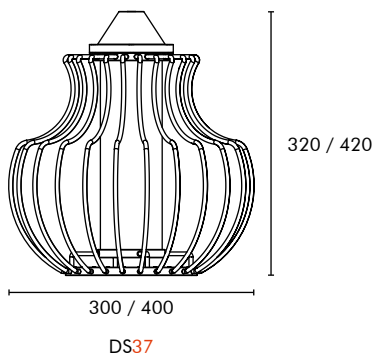

CCT 4000K

Presenting the range of “QAFASOUL”

Suspended Acrylic light fixture with light weight aluminium rod housing.

Engineered to perfection, no welds and easy assembly

Product Code	DS35 to DS41 (Range)	Light Source	LED Module
Environment	Indoor / Outdoor	Power	20 W / 30 W
Material	Aluminium & MS	Lumens	1600 / 2400
Mounting	Pendant (P)	Light Distribution	Direct (D)
Color	Jet Black (02)	Control	ON / OFF (S)
Size Options	Ø300 / Ø400	Color Temperature (CCT)	4000K (40)

SIZES AVAILABLE

**No welding
Do it yourself
Easy assembly & easy storage**

OPTIONS AVAILABLE

MOUNTING [X]

LIGHT DISTRIBUTION [Y]

CONTROL [Z]

CCT [##]

27 - 2700K