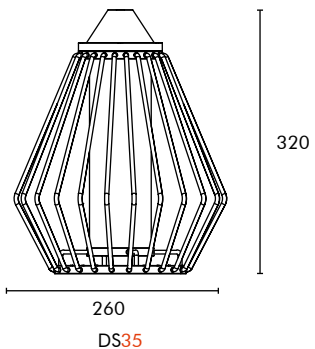

CCT 4000K

Presenting the range of “QAFASOUL”

Suspended Acrylic light fixture with light weight aluminium rod housing.

Engineered to perfection, no welds and easy assembly

Product Code	DS35 to DS41 (Range)	Light Source	LED Module
Environment	Indoor / Outdoor	Power	20 W / 30 W
Material	Aluminium & MS	Lumens	1600 / 2400
Mounting	Pendant (P)	Light Distribution	Direct (D)
Color	Jet Black (02)	Control	ON / OFF (S)
Size Options	Ø300 / Ø400	Color Temperature (CCT)	4000K (40)

SIZES AVAILABLE

**No welding
Do it yourself
Easy assembly & easy storage**

OPTIONS AVAILABLE

MOUNTING [X]

LIGHT DISTRIBUTION [Y]

CONTROL [Z]

CCT [##]

27 - 2700K