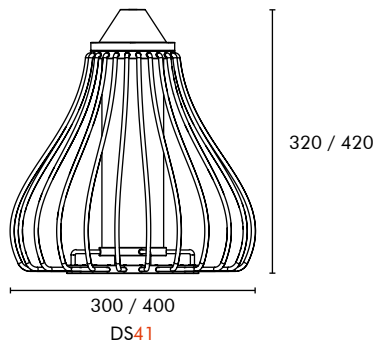

CCT 4000K

Presenting the range of “QAFASOUL”

Suspended Acrylic light fixture with light weight aluminium rod housing.

Engineered to perfection, no welds and easy assembly

Product Code	DS35 to DS41 (Range)	Light Source	LED Module
Environment	Indoor / Outdoor	Power	20 W / 30 W
Material	Aluminium & MS	Lumens	1600 / 2400
Mounting	Pendant (P)	Light Distribution	Direct (D)
Color	Jet Black (02)	Control	ON / OFF (S)
Size Options	Ø300 / Ø400	Color Temperature (CCT)	4000K (40)

SIZES AVAILABLE

**No welding
Do it yourself
Easy assembly & easy storage**

OPTIONS AVAILABLE

MOUNTING [X]

LIGHT DISTRIBUTION [Y]

CONTROL [Z]

CCT [##]

27 - 2700K