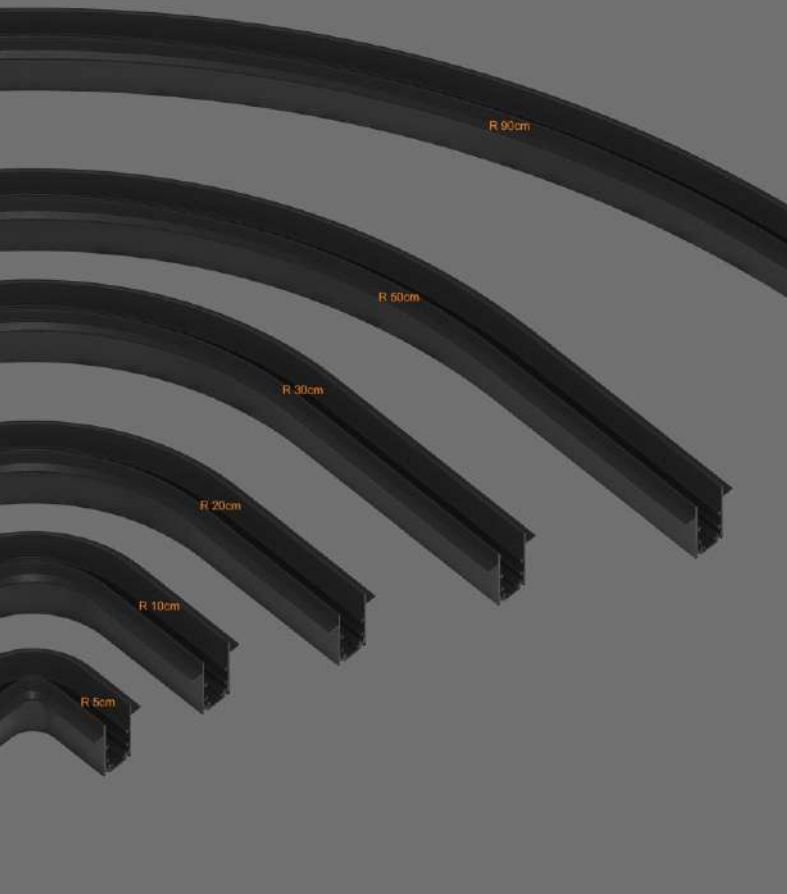

Fix the overlapping wooden ply in the ceiling with the help of screw

Fix the channel inside the ceiling with the help of screw .

Cover the ceiling screw area with POP. & Fixture is ready to use.

Round Corner Track Upcoming

Multiple Combinations

Right angle

combination shape: square, rectangle
 D: Angle length 5-10cm
 L: Track length can be customized
 W: Track length can be customized

Round angle

combination shape: rounded square, rounded rectangle
 R: The radius of the outside diameter R size: 5cm, 10cm, 20cm, 30cm, 50cm, 9cm
 L: Track length can be customized
 W: Track length can be customized

Round magnetic track are available in different sizes free combination. Variety of shapes different installation way according to the installation environment and personal needs

Round track combination