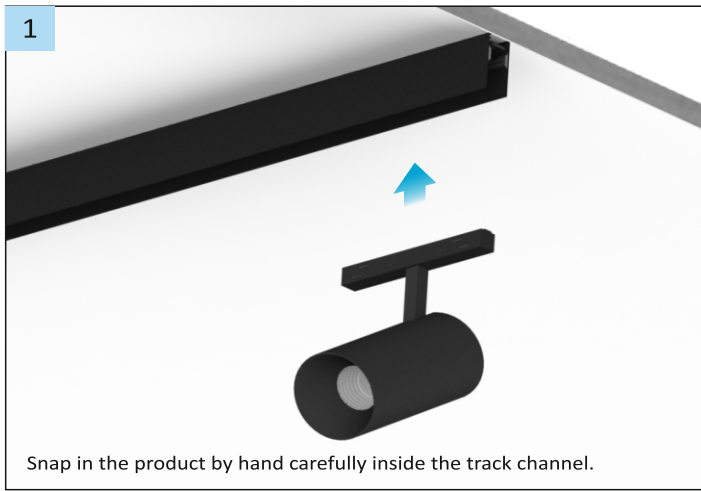

Dali Controller 26mm/28mm/36mm/50mm

For Non Dimming 26mm / 28mm / 36mm / 50mm

For Analog Dimming 26mm / 28mm / 36mm / 50mm

For Dali / Tunable Dimming 26mm / 28mm / 36mm / 50mm

Surface Channel Installation