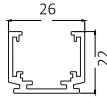

Recessed

Surface 1

Surface 2

Pendent

Pendent

Magnetic Channel 15mm / 26mm / 28mm

Dimension (mm)

Length (mm)

Product Code

23x51

1000
1500
2000

LMS-MT-15-SUS-2351

Dimension (mm)

Length (mm)

Product Code

60x51

1000
1500
2000

LMS-MT-15-TL-6051

Dimension (mm)

Length (mm)

Product Code

26x22

1000
1500
2000

LMS-MT-26-S-2622

Dimension (mm)

Length (mm)

Product Code

26x53

1000
1500
2000

LMS-MT-26-SUS-2653

Dimension (mm)

Length (mm)