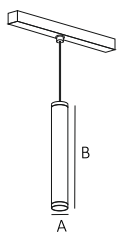

Decorative Attachments

Suspended / Moveable

Watt	LED	Material	Dimension (mm)	Product Code
5W	SMD	Diffused Acrylic Pipe	A: 35 / 50 x B: 370	LMS-MT-ROUND0
10W	SMD	Diffused Acrylic Pipe	A: 35 / 50 x B: 600	LMS-MT-ROUND0
10W	SMD	Diffused Acrylic Pipe	A: 35 / 50 x B: 720	LMS-MT-ROUND0/PRO
CCT	Beam Angle	LED Make		
3000K	360°	BRIDGELUX OSRAM		
4000K				
5700K