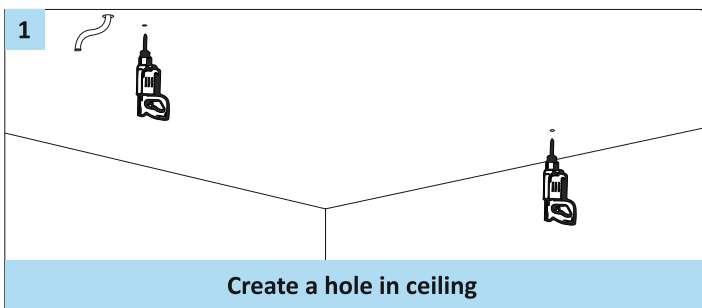

Suspended Channel Installation