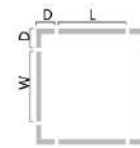

Multiple Combinations

Right angle

combination shape: square, rectangle
 D: Angle length 5-10cm
 L: Track length can be customized
 W: Track length can be customized

Round angle

combination shape: rounded square, rounded rectangle
 R: The radius of the outside diameter R size: 5cm, 10cm, 20cm, 30cm, 50cm, 9cm
 L: Track length can be customized
 W: Track length can be customized