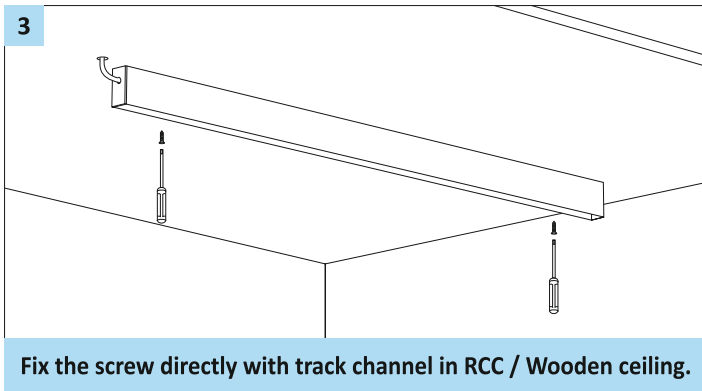

Dali Controller 26mm/28mm/36mm/50mm

For Non Dimming 26mm / 28mm / 36mm / 50mm

For Analog Dimming 26mm / 28mm / 36mm / 50mm

For Dali / Tunable Dimming 26mm / 28mm / 36mm / 50mm

Surface Channel Installation