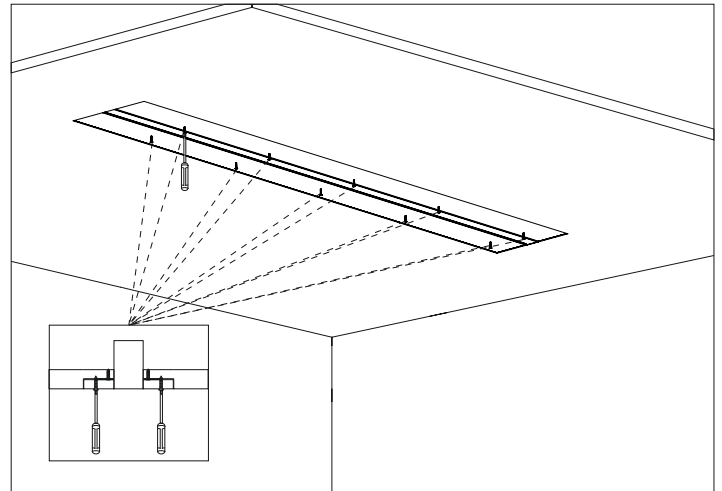

Trimless Channel Installation

Create a Cut Out in Ceiling

Push the overlapping wooden ply into the cut out.

Insert power adapter then connect the DC wire of track channel with master driver & push the track channel into the cut out.