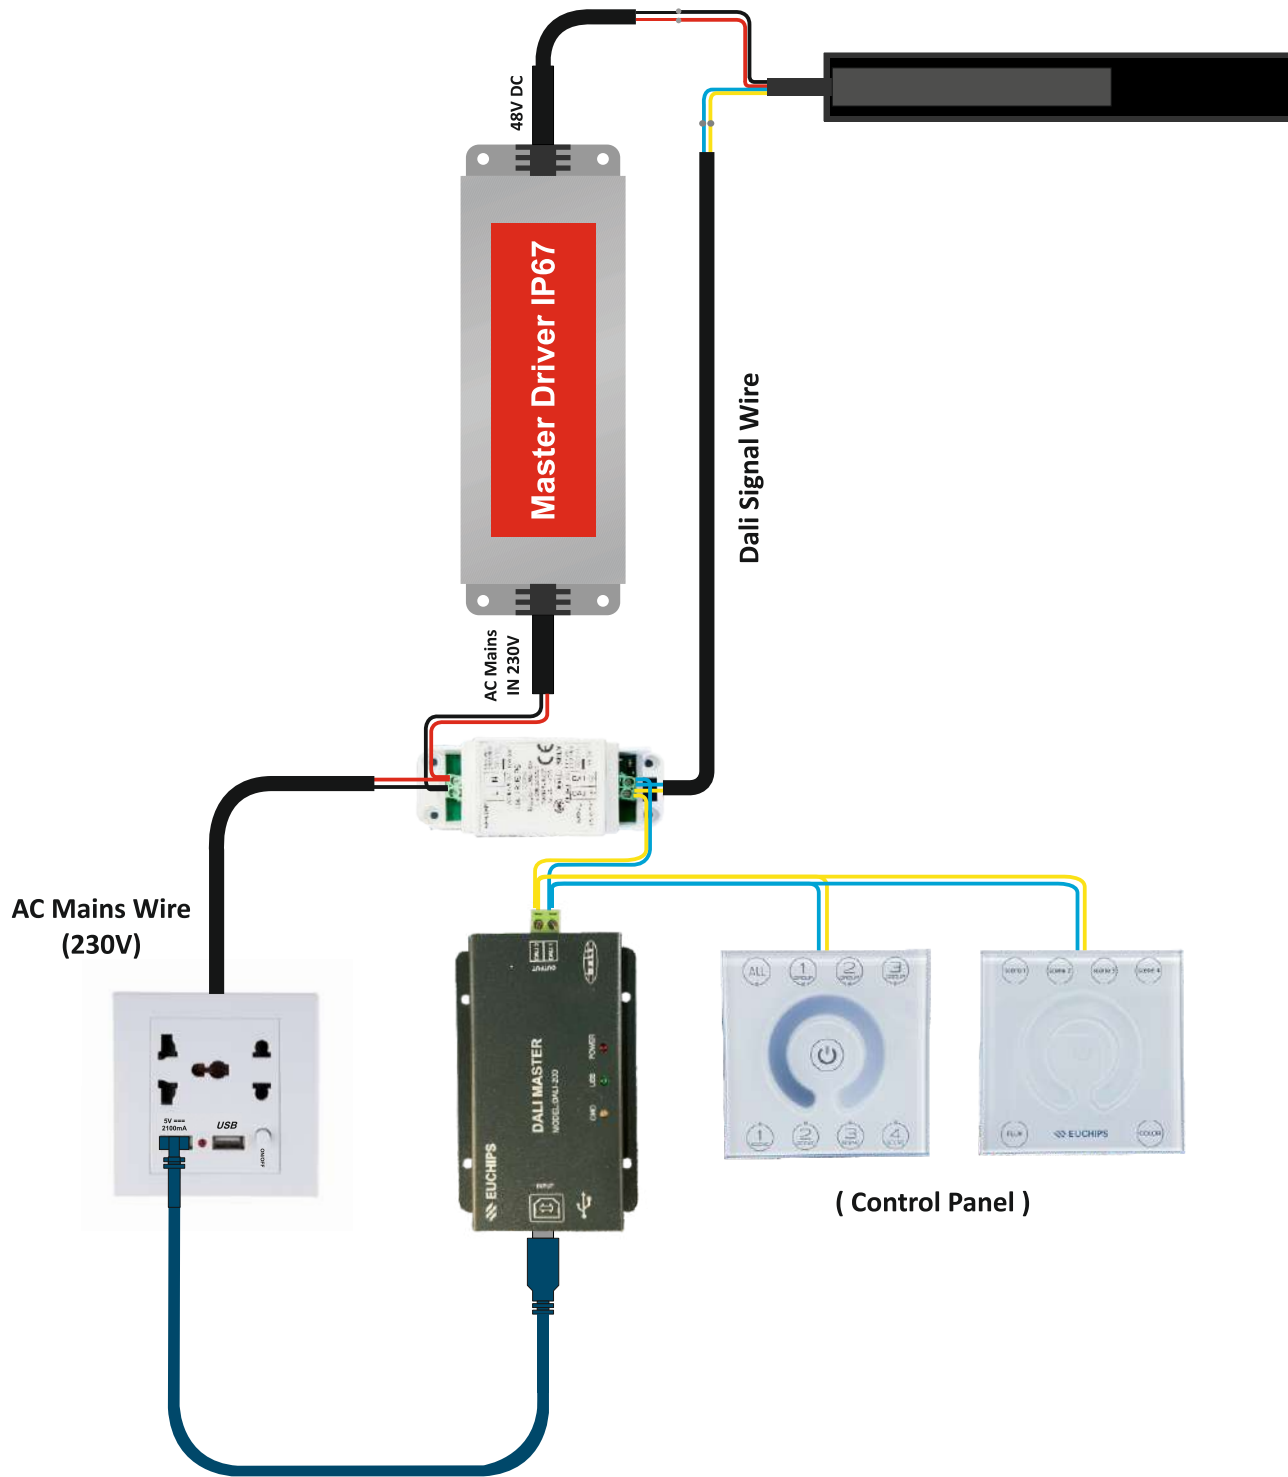

Dali Controller 26mm/28mm/36mm/50mm