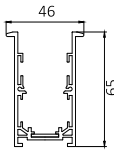

Dimension (mm)

Length (mm)

Product Code

28x52

1000
1500
2000

LMS-MT-28-S-2852

LMS-MT-28-SUS-2852 **PRO**

Dimension (mm)

Length (mm)

Product Code

38x52

1000
1500
2000LMS-MT-28-C-3852 **PRO**

Dimension (mm)

Length (mm)

Product Code

26 x53

1000
1500
2000LMS-MT-28-TL-6852 **PRO**

Magnetic Channel 36mm / 50mm

Dimension (mm)	Length (mm)	Product Code
36x22	1000	LMS-MT-36-S-3632
	1500	
	2000	

Dimension (mm)	Length (mm)	Product Code
36x65	1000	LMS-MT-36-SUS-3665
	1500	
	2000	

Dimension (mm)	Length (mm)	Product Code
40x65	1000	LMS-MT-36-C-4665
	1500	
	2000	

Dimension (mm)	Length (mm)	Product Code
75x65	1000	LMS-MT-36-TL-7565
	1500	
	2000	

Dimension (mm)	Length (mm)	Product Code
50x60	1000	LMS-MT-50-S-5060 PRO
	1500	
	2000	