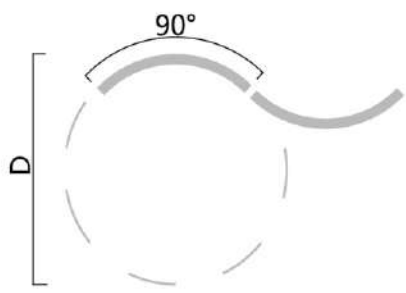

Round magnetic track are available in different sizes free combination. Variety of shapes different installation way according to the installation environment and personal needs

Round track combination

Sizes of diameter D: 60cm, 90cm, 120cm, 200cm, 250cm, 300cm, 350cm.

Runway type track combination

Sizes of diameter D: 60cm, 90cm, 120cm, 200cm, 250cm, 300cm, 350cm.

Semicircular track combination

Sizes of diameter D:
60cm, 90cm, 120cm, 200cm, 250cm, 300cm, 350cm.

90 degree arc track combination

Sizes of diameter D:
60cm, 90cm, 120cm, 200cm, 250cm, 300cm, 350cm.

Shape Instance

can be more shapes