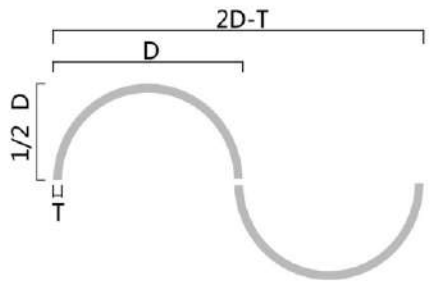

Multiple Combinations

Right angle

combination shape: square, rectangle
 D: Angle length 5-10cm
 L: Track length can be customized
 W: Track length can be customized

Round angle

combination shape: rounded square, rounded rectangle
 R: The radius of the outside diameter R size: 5cm, 10cm, 20cm, 30cm, 50cm, 9cm
 L: Track length can be customized
 W: Track length can be customized

Round magnetic track are available in different sizes free combination. Variety of shapes different installation way according to the installation environment and personal needs

Round track combination

Sizes of diameter D: 60cm, 90cm, 120cm, 200cm, 250cm, 300cm, 350cm.

Runway type track combination

Sizes of diameter D: 60cm, 90cm, 120cm, 200cm, 250cm, 300cm, 350cm.

Semicircular track combination

Sizes of diameter D:
60cm, 90cm, 120cm, 200cm, 250cm, 300cm, 350cm.

90 degree arc track combination

Sizes of diameter D:
60cm, 90cm, 120cm, 200cm, 250cm, 300cm, 350cm.

Shape Instance

can be more shapes