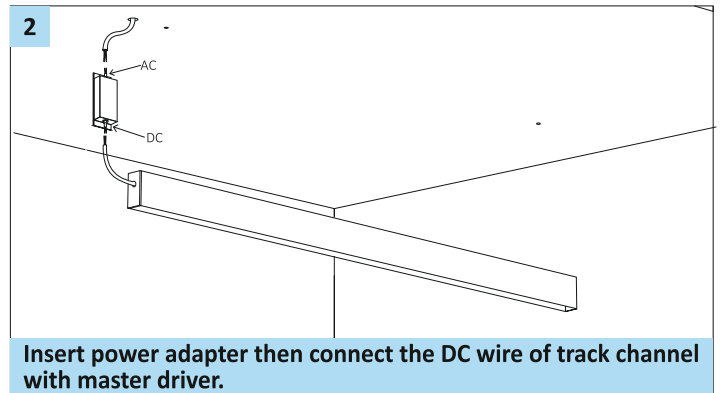

Dali Controller 26mm/28mm/36mm/50mm

For Non Dimming 26mm / 28mm / 36mm / 50mm

For Analog Dimming 26mm / 28mm / 36mm / 50mm

For Dali / Tunable Dimming 26mm / 28mm / 36mm / 50mm

Surface Channel Installation