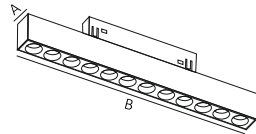

CCT

- 3000K
- 4000K
- 5700K

Beam Angle

24°

LED Make

BRIDGELUX
OSRAM

LDA, Movable LDA & Wallwasher Attachments

Watt	LED	Material	Dimension (mm)	Product Code
6W	SMD	Aluminum Extruded	A: 15 x B: 118	LMS-15MT-LDA
12W	SMD	Aluminum Extruded	A: 15 x B: 232	LMS-15MT-LDA
24W	SMD	Aluminum Extruded	A: 15 x B: 460	LMS-15MT-LDA