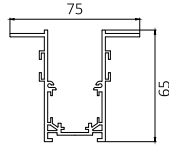

Dimension (mm)

Length (mm)

Product Code

28x52

1000
1500
2000

LMS-MT-28-S-2852

LMS-MT-28-SUS-2852 **PRO**

Dimension (mm)

Length (mm)

Product Code

38x52

1000
1500
2000LMS-MT-28-C-3852 **PRO**

Dimension (mm)

Length (mm)

Product Code

26 x53

1000
1500
2000LMS-MT-28-TL-6852 **PRO**

Magnetic Channel 36mm / 50mm

Dimension (mm)	Length (mm)	Product Code
36x22	1000	LMS-MT-36-S-3632
	1500	
	2000	

Dimension (mm)	Length (mm)	Product Code
36x65	1000	LMS-MT-36-SUS-3665
	1500	
	2000	

Dimension (mm)	Length (mm)	Product Code
40x65	1000	LMS-MT-36-C-4665
	1500	
	2000	

Dimension (mm)	Length (mm)	Product Code
75x65	1000	LMS-MT-36-TL-7565
	1500	
	2000	

Dimension (mm)	Length (mm)	Product Code
50x60	1000	LMS-MT-50-S-5060 PRO
	1500	
	2000	