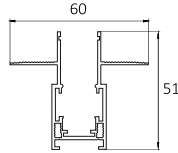

Recessed

Surface 1

Surface 2

Pendent

Pendent

Magnetic Channel 15mm / 26mm / 28mm

Dimension (mm)

Length (mm)

Product Code

23x51

1000
1500
2000

LMS-MT-15-SUS-2351

Dimension (mm)

Length (mm)

Product Code

60x51

1000
1500
2000

LMS-MT-15-TL-6051

Dimension (mm)

Length (mm)

Product Code

26x22

1000
1500
2000

LMS-MT-26-S-2622

Dimension (mm)

Length (mm)

Product Code

26x53

1000
1500
2000

LMS-MT-26-SUS-2653

Dimension (mm)

Length (mm)