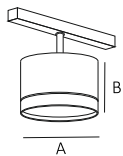

Surface & Suspended Attachments

Watt	LED	Material	Dimension (mm)	Product Code
5W	COB / SMD	Aluminum Extruded	A: 100 x B: 70	LMS-MT-SF-DL
CCT	Beam Angle	LED Make		
3000K	40° / 120°	BRIDGELUX OSRAM		
4000K				
5700K