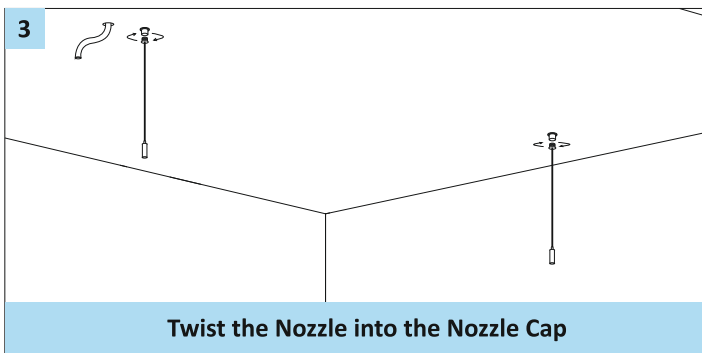

Suspended Channel Installation