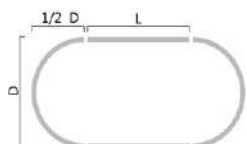

Runway type track combination

Sizes of diameter D: 60cm, 90cm, 120cm, 200cm, 250cm, 300cm, 350cm.