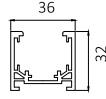

Dimension (mm)

Length (mm)

Product Code

28x52

1000
1500
2000

LMS-MT-28-S-2852

LMS-MT-28-SUS-2852 **PRO**

Dimension (mm)

Length (mm)

Product Code

38x52

1000
1500
2000LMS-MT-28-C-3852 **PRO**

Dimension (mm)

Length (mm)

Product Code

26 x53

1000
1500
2000LMS-MT-28-TL-6852 **PRO**

Magnetic Channel 36mm / 50mm

Dimension (mm)	Length (mm)	Product Code
36x22	1000	LMS-MT-36-S-3632
	1500	
	2000	

Dimension (mm)	Length (mm)	Product Code
36x65	1000	LMS-MT-36-SUS-3665
	1500	
	2000	