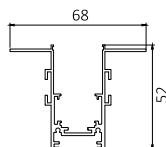

Dimension (mm)

Length (mm)

Product Code

26x53

1000
1500
2000

LMS-MT-26-SUS-2653

Dimension (mm)

Length (mm)

Dimension (mm)

Length (mm)

Product Code

28x52

1000
1500
2000

LMS-MT-28-S-2852

LMS-MT-28-SUS-2852 **PRO**

Dimension (mm)

Length (mm)

Product Code

38x52

1000
1500
2000LMS-MT-28-C-3852 **PRO**

Dimension (mm)

Length (mm)

Product Code

26 x53

1000
1500
2000LMS-MT-28-TL-6852 **PRO**

Magnetic Channel 36mm / 50mm

Dimension (mm)	Length (mm)	Product Code
36x22	1000	LMS-MT-36-S-3632
	1500	
	2000	

Dimension (mm)	Length (mm)	Product Code
36x65	1000	LMS-MT-36-SUS-3665
	1500	
	2000	