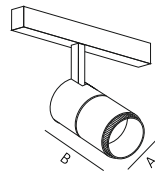

CCT

- 3000K
- 4000K
- 5700K

Beam Angle

12° / 36°

LED Make

BRIDGELUX
OSRAM

Watt	LED	Material	Dimension (mm)	Product Code
3W	COB	Die- Cast Aluminum	A: 25 x B: 47	LMS-MT-TL-06
8W	COB	Die- Cast Aluminum	A: 35 x B: 74	LMS-MT-TL-06
10W	COB	Die- Cast Aluminum	A: 50 x B: 99	LMS-MT-TL-06