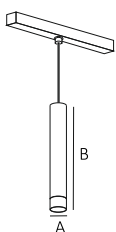

Watt	LED	Material	Dimension (mm)	Product Code	
12W	COB	Aluminum Extruded	A: 30 x B: 300	LMS-MT-SUS-DL-02	
15W	COB	Aluminum Extruded	A: 30 x B: 320	LMS-MT-SUS-DL-02	
15W	COB	Aluminum Extruded	A: 40 x B: 320	LMS-MT-SUS-DL-02	
CCT	Beam Angle	LED Make	D :-100mm , H:- 105mm		
3000K	12° / 24° / 36°	BRIDGELUX OSRAM			
4000K					
5700K