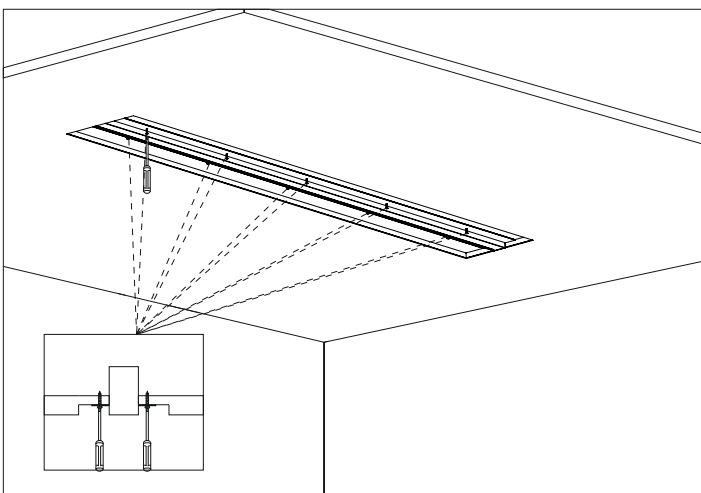

Fix the channel inside the ceiling with the help of screw .