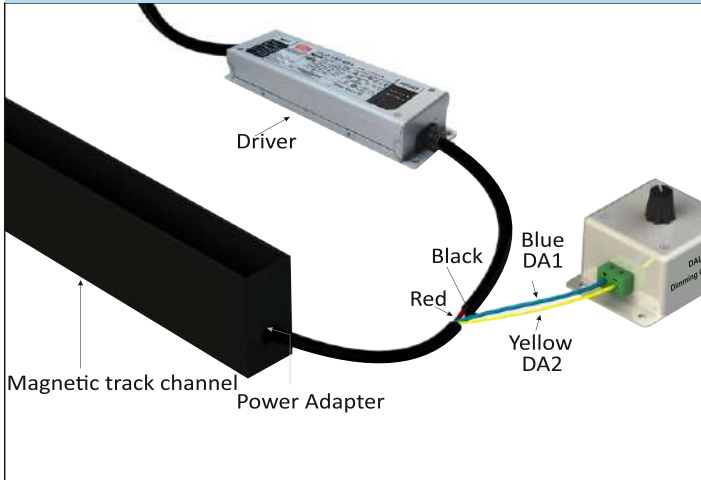

Dali Controller 26mm/28mm/36mm/50mm

For Non Dimming 26mm / 28mm / 36mm / 50mm

For Analog Dimming 26mm / 28mm / 36mm / 50mm

For Dali / Tunable Dimming 26mm / 28mm / 36mm / 50mm

Surface Channel Installation