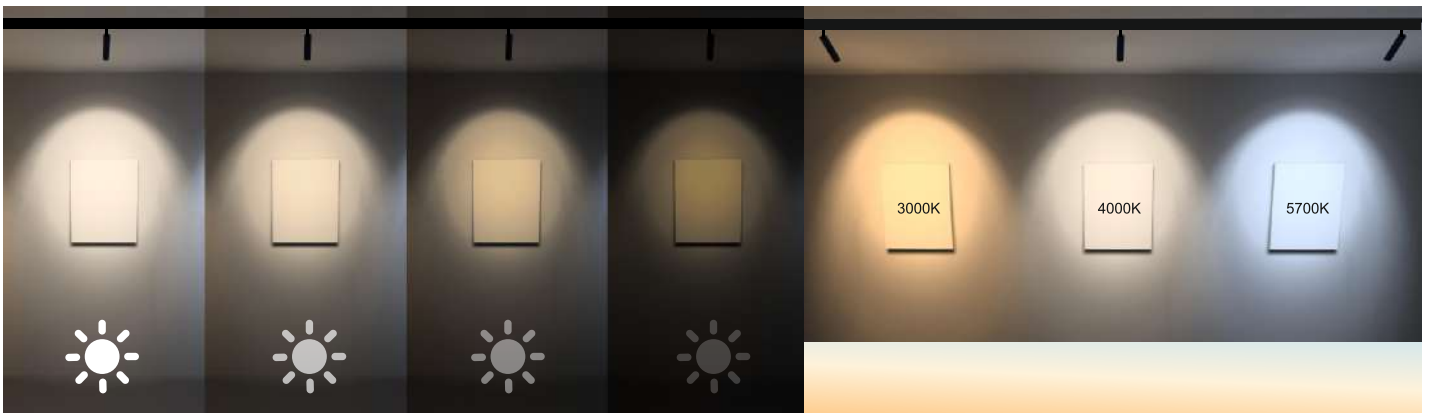

Dali Controller 26mm/28mm/36mm/50mm