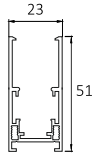

Recessed

Surface 1

Surface 2

Pendent

Pendent

Magnetic Channel 15mm / 26mm / 28mm

Dimension (mm)

Length (mm)

Product Code

23x51

1000
1500
2000

LMS-MT-15-SUS-2351

Dimension (mm)

Length (mm)

Product Code

60x51

1000
1500
2000

LMS-MT-15-TL-6051

Dimension (mm)

Length (mm)

Product Code

26x22

1000
1500
2000

LMS-MT-26-S-2622

Dimension (mm)

Length (mm)

Product Code

26x53

1000
1500
2000

LMS-MT-26-SUS-2653

Dimension (mm)

Length (mm)