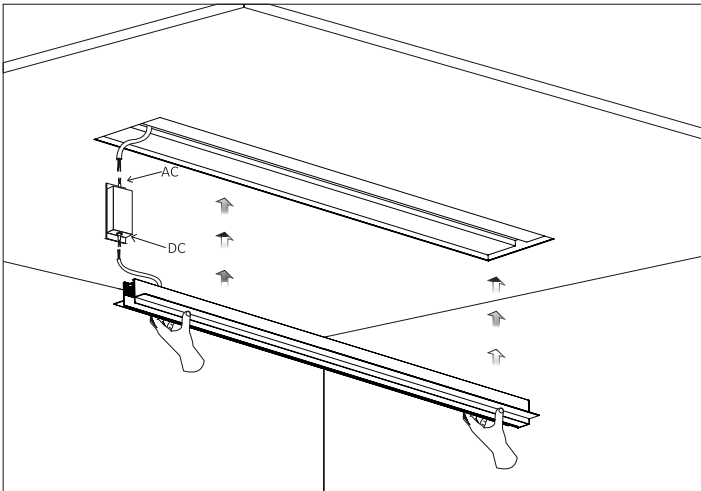

Insert power adapter then connect the DC wire of track channel with master driver & push the track channel into the cut out.