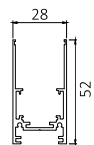

Dimension (mm)

Length (mm)

Product Code

26x53

1000
1500
2000

LMS-MT-26-SUS-2653

Dimension (mm)

Length (mm)

1000
1500
2000

LMS-MT-26-TL-7053

Dimension (mm)

Length (mm)

Product Code

54

1000
1500
2000

LMS-MT-26-RD-54

Dimension (mm)

Length (mm)

Product Code

28x52

1000
1500
2000

LMS-MT-28-S-2852

LMS-MT-28-SUS-2852 **PRO**

Dimension (mm)

Length (mm)

Product Code

38x52

1000
1500
2000LMS-MT-28-C-3852 **PRO**

Dimension (mm)

Length (mm)

Product Code

26 x53