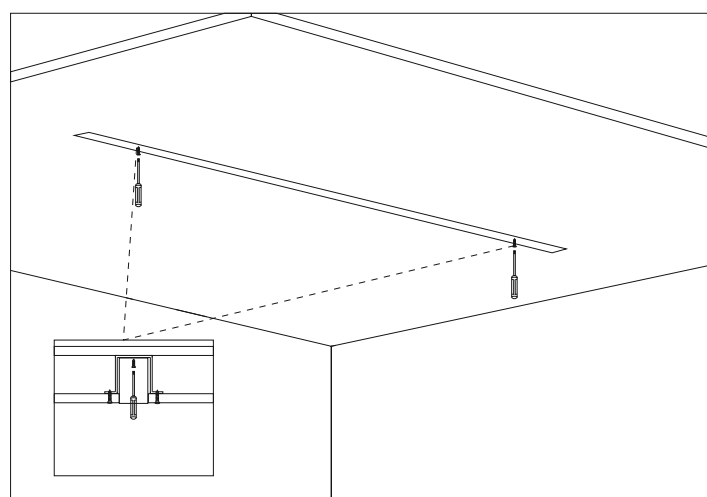

Cover the ceiling screw area & push the track channel into the cut out.

Fix the C-clamp inside the ceiling with the help of screw .

Fix the screw directly with track channel in RCC / Wooden ceiling. Track Channel is Ready To Use