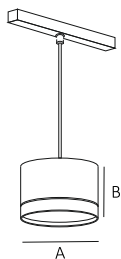

Watt	LED	Material	Dimension (mm)	Product Code
5W	COB / SMD	Aluminum Extruded	A: 100 x B: 70	LMS-MT-SUS-DL-01
CCT	Beam Angle	LED Make		
3000K	40° / 120°	BRIDGELUX OSRAM		
4000K				
5700K