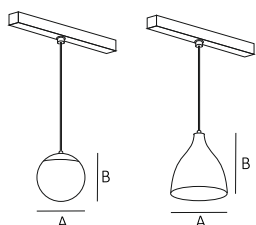

Watt	LED	Material	Dimension (mm)	Product Code
15W	SMD	Diffused Acrylic Ball	A: 94 x B: 100	LMS-MT-SUS-BALL
12W	COB	Aluminum Dome	A: 170 x B: 210	LMS-MT-SUS-BAY
CCT	Beam Angle	LED Make		
3000K	270° 60°	BRIDGELUX OSRAM		
4000K				
5700K