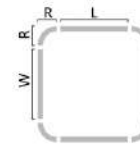

Multiple Combinations

Right angle

combination shape: square, rectangle
 D: Angle length 5-10cm
 L: Track length can be customized
 W: Track length can be customized

Round angle

combination shape: rounded square, rounded rectangle
 R: The radius of the outside diameter R size: 5cm, 10cm, 20cm, 30cm, 50cm, 9cm
 L: Track length can be customized
 W: Track length can be customized