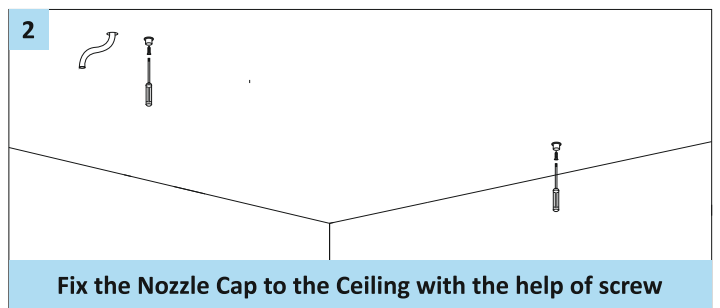

Suspended Channel Installation

Recessed Channel Installation

Create a Cut Out in Ceiling

Insert power adapter then connect the DC wire of track channel with master driver.

Insert the C-clamp inside the ceiling .