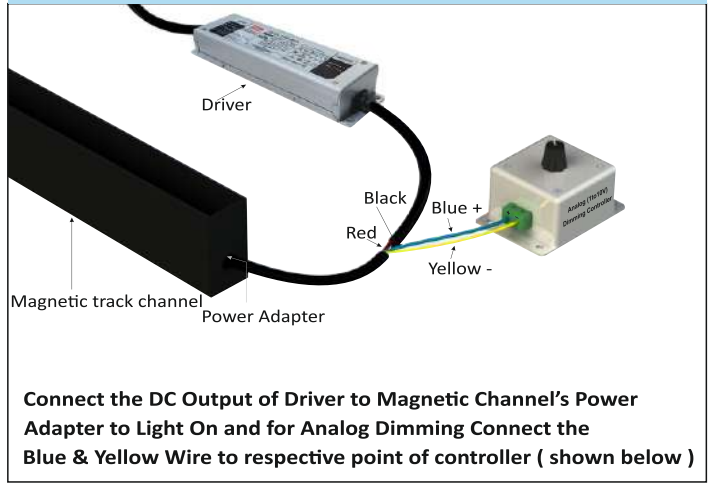

Dali Controller 26mm/28mm/36mm/50mm

For Non Dimming 26mm / 28mm / 36mm / 50mm

For Analog Dimming 26mm / 28mm / 36mm / 50mm

For Dali / Tunable Dimming 26mm / 28mm / 36mm / 50mm

Surface Channel Installation