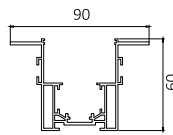

Magnetic Channel 36mm / 50mm

Dimension (mm)	Length (mm)	Product Code
36x22	1000	LMS-MT-36-S-3632
	1500	
	2000	

Dimension (mm)	Length (mm)	Product Code
36x65	1000	LMS-MT-36-SUS-3665
	1500	
	2000	

Dimension (mm)	Length (mm)	Product Code
40x65	1000	LMS-MT-36-C-4665
	1500	
	2000	

Dimension (mm)	Length (mm)	Product Code
75x65	1000	LMS-MT-36-TL-7565
	1500	
	2000	

Dimension (mm)	Length (mm)	Product Code
50x60	1000	LMS-MT-50-S-5060 PRO
	1500	
	2000	

Dimension (mm)	Length (mm)	Product Code
60x60	1000	LMS-MT50-C6060 PRO
	1500	
	2000	

Dimension (mm)	Length (mm)	Product Code
90x60	1000	LMS-MT-50-TL-9060 PRO
	1500	
	2000	

SPECIFICATION

- Aluminum Extruded Body
- High Efficient IP 67 Master Driver

LED DRIVER DETAIL

- Make:- **OSRAM**

Colors