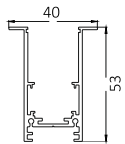

Recessed

Surface 1

Surface 2

Pendent

Pendent

Magnetic Channel 15mm / 26mm / 28mm

Dimension (mm)

Length (mm)

1000
1500
2000

LMS-MT-15-TL-6051

Dimension (mm)

Length (mm)

Product Code

26x22

1000
1500
2000

LMS-MT-26-S-2622

Dimension (mm)

Length (mm)

Product Code

26x53

1000
1500
2000

LMS-MT-26-SUS-2653

Dimension (mm)

Length (mm)

Dimension (mm)

Length (mm)

Product Code

28x52

1000
1500
2000

LMS-MT-28-S-2852

LMS-MT-28-SUS-2852 **PRO**

Dimension (mm)