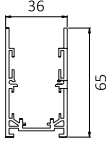

Dimension (mm)

Length (mm)

Product Code

28x52

1000
1500
2000

LMS-MT-28-S-2852

LMS-MT-28-SUS-2852 **PRO**

Dimension (mm)

Length (mm)

Product Code

38x52

1000
1500
2000LMS-MT-28-C-3852 **PRO**

Dimension (mm)

Length (mm)

Product Code

26 x53

1000
1500
2000LMS-MT-28-TL-6852 **PRO**

Magnetic Channel 36mm / 50mm

Dimension (mm)	Length (mm)	Product Code
36x22	1000	LMS-MT-36-S-3632
	1500	
	2000	

Dimension (mm)	Length (mm)	Product Code
36x65	1000	LMS-MT-36-SUS-3665
	1500	
	2000	