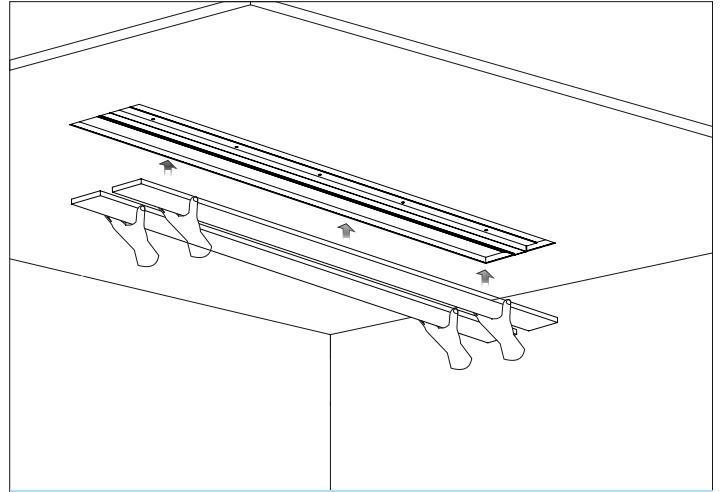

Push the overlapping wooden ply into the cut out.