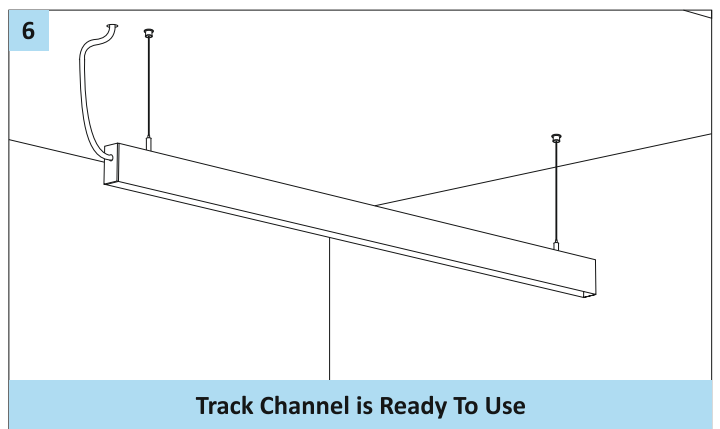

Suspended Channel Installation