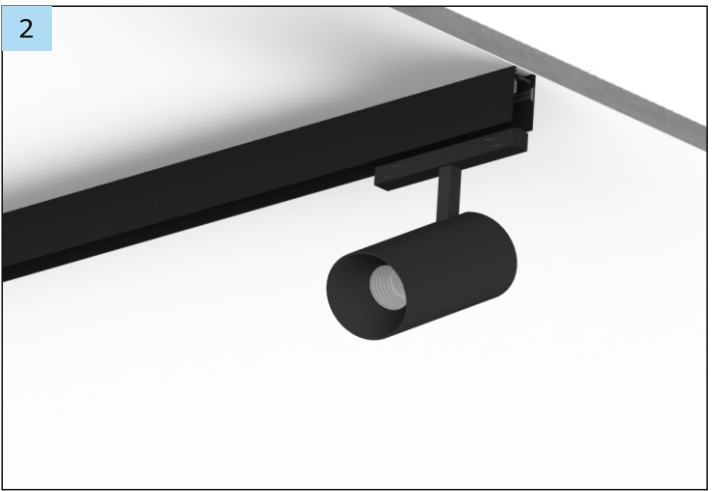

Dali Controller 26mm/28mm/36mm/50mm

For Non Dimming 26mm / 28mm / 36mm / 50mm

For Analog Dimming 26mm / 28mm / 36mm / 50mm

For Dali / Tunable Dimming 26mm / 28mm / 36mm / 50mm

Surface Channel Installation