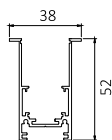

Recessed

Surface 1

Surface 2

Pendent

Pendent

Magnetic Channel 15mm / 26mm / 28mm

Dimension (mm)

Length (mm)

Dimension (mm)

Length (mm)

Product Code

28x52

1000
1500
2000

LMS-MT-28-S-2852

LMS-MT-28-SUS-2852 **PRO**

Dimension (mm)

Length (mm)

Product Code

38x52

1000
1500
2000LMS-MT-28-C-3852 **PRO**

Dimension (mm)

Length (mm)

Product Code

26 x53

1000
1500
2000LMS-MT-28-TL-6852 **PRO**

Magnetic Channel 36mm / 50mm

Dimension (mm)	Length (mm)	Product Code
36x22	1000	LMS-MT-36-S-3632
	1500	
	2000	

Dimension (mm)	Length (mm)	Product Code
36x65	1000	LMS-MT-36-SUS-3665
	1500	
	2000	