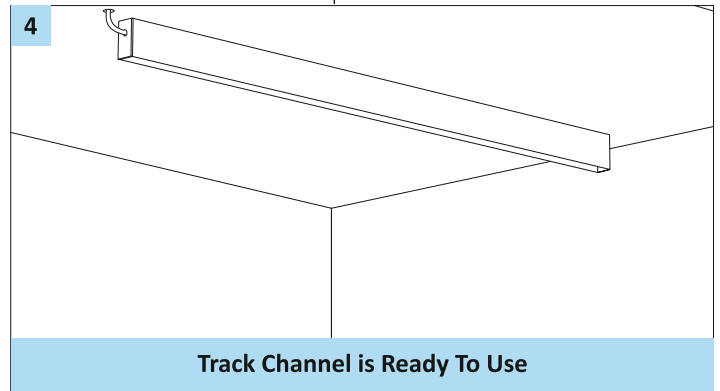

Dali Controller 26mm/28mm/36mm/50mm

For Non Dimming 26mm / 28mm / 36mm / 50mm

For Analog Dimming 26mm / 28mm / 36mm / 50mm

For Dali / Tunable Dimming 26mm / 28mm / 36mm / 50mm

Surface Channel Installation