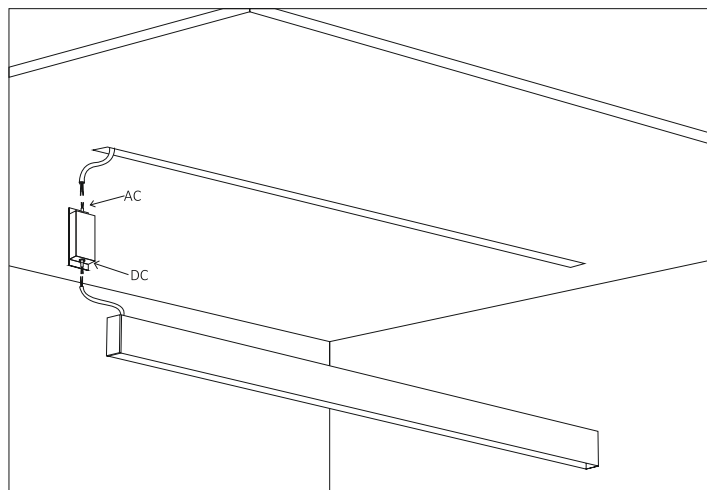

Insert power adapter then connect the DC wire of track channel with master driver.