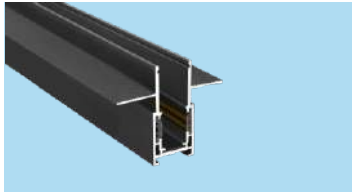

Dimension (mm)

Length (mm)

Product Code

60x51

1000
1500
2000

LMS-MT-15-TL-6051