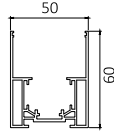

Dimension (mm)	Length (mm)	Product Code
50x60	1000	LMS-MT-50-S-5060 PRO
	1500	
	2000