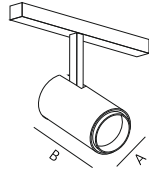

Track Light Attachments

Watt	LED	Material	Dimension (mm)	Product Code
12W	COB	Aluminum Extruded	A: 63 x B: 93	LMS-MT-TL-01
18W	COB	Aluminum Extruded	A: 63 x B: 144	LMS-MT-TL-02
18W	COB	Die- Cast Aluminum	A: 68 x B: 155	LMS-MT-TL-03

CCT

- 3000K
- 4000K
- 5700K

Beam Angle

24° / 36°

LED Make

BRIDGELUX
OSRAM