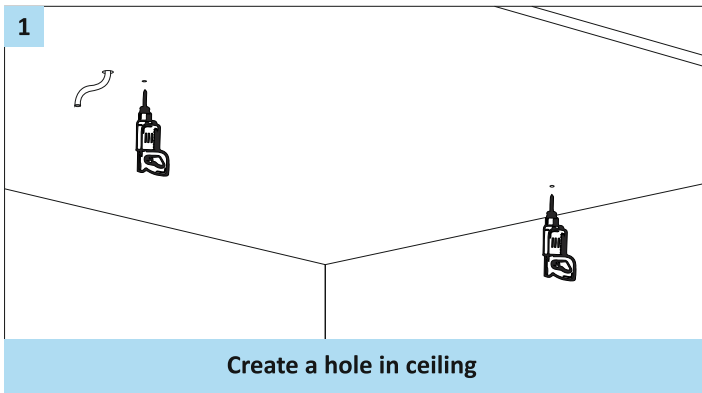

Dali Controller 26mm/28mm/36mm/50mm

For Non Dimming 26mm / 28mm / 36mm / 50mm

For Analog Dimming 26mm / 28mm / 36mm / 50mm

For Dali / Tunable Dimming 26mm / 28mm / 36mm / 50mm

Surface Channel Installation