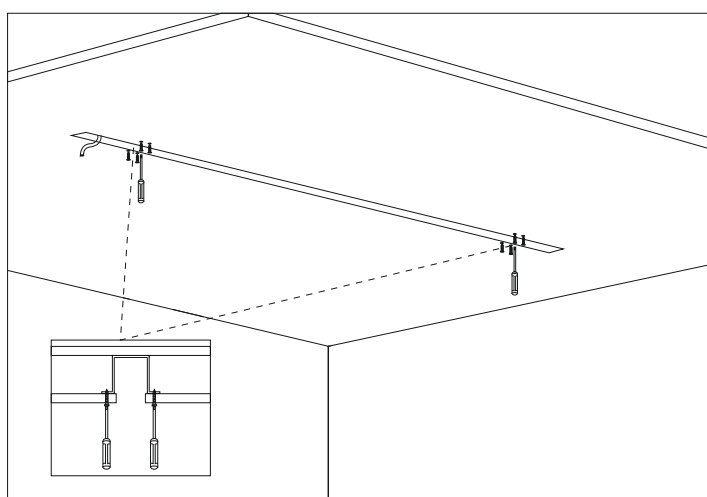

Fix the C-clamp inside the ceiling with the help of screw .