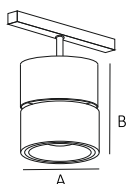

Watt	LED	Material	Dimension (mm)	Product Code
15W	COB	Die-Cast Aluminum	A: 100 B: 105	LMS-MT-MB-DL
CCT	Beam Angle	LED Make		
3000K	40°	BRIDGELUX OSRAM		
4000K				
5700K