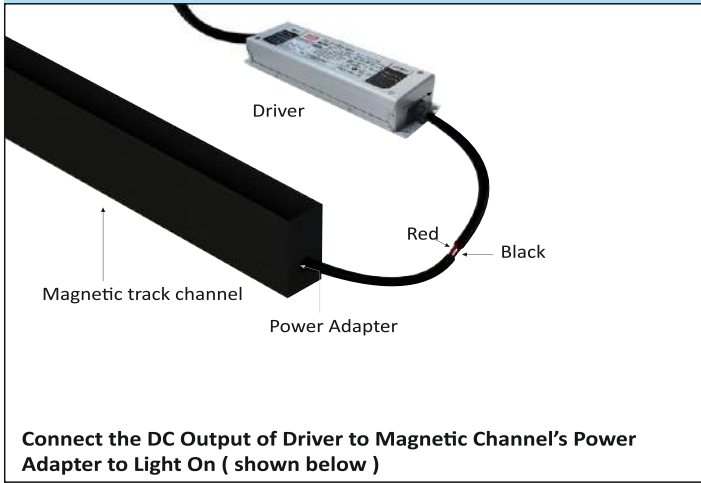

For Non Dimming 26mm / 28mm / 36mm / 50mm