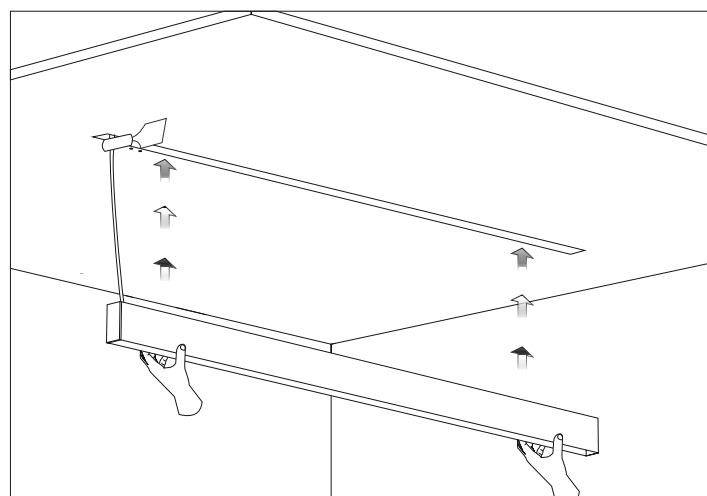

Suspended Channel Installation

Recessed Channel Installation

Create a Cut Out in Ceiling

Insert power adapter then connect the DC wire of track channel with master driver.

Insert the C-clamp inside the ceiling .