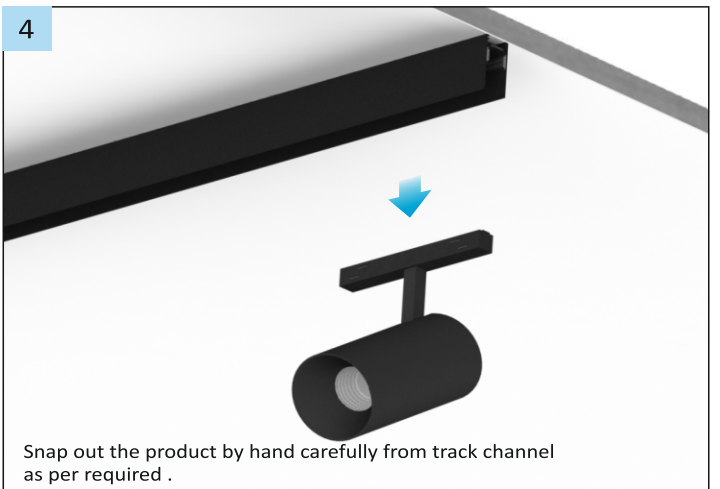

For Dali / Tunable Dimming 26mm / 28mm / 36mm / 50mm