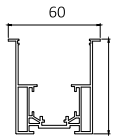

Dimension (mm)

Length (mm)

Product Code

28x52

1000
1500
2000

LMS-MT-28-S-2852

LMS-MT-28-SUS-2852 **PRO**

Dimension (mm)

Length (mm)

Product Code

38x52

1000
1500
2000LMS-MT-28-C-3852 **PRO**

Dimension (mm)

Length (mm)

Product Code

26 x53

1000
1500
2000LMS-MT-28-TL-6852 **PRO**

Magnetic Channel 36mm / 50mm

Dimension (mm)	Length (mm)	Product Code
36x22	1000	LMS-MT-36-S-3632
	1500	
	2000	

Dimension (mm)	Length (mm)	Product Code
36x65	1000	LMS-MT-36-SUS-3665
	1500	
	2000	

Dimension (mm)	Length (mm)	Product Code
40x65	1000	LMS-MT-36-C-4665
	1500	
	2000	

Dimension (mm)	Length (mm)	Product Code
75x65	1000	LMS-MT-36-TL-7565
	1500	
	2000	

Dimension (mm)	Length (mm)	Product Code
50x60	1000	LMS-MT-50-S-5060 PRO
	1500	
	2000	