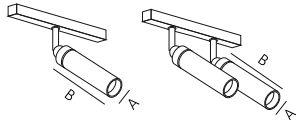

CCT

- 3000K
- 4000K
- 5700K

Beam Angle

24° / 36°

LED Make

BRIDGELUX
OSRAM

Watt	LED	Material	Dimension (mm)	Product Code
15W	COB	Aluminum Extruded	A: 40 x B: 180	LMS-MT-TL-04
2x5W	COB	Aluminum Extruded	A: 40 x B: 120	LMS-MT-TL-05