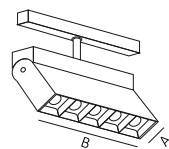

Watt	LED	Material	Dimension (mm)	Product Code
5W / 10W	SMD	Die-Cast Aluminum	A: 35 x B: 138	LMS-36MT-MB-LDA
5W / 10W	SMD	Die-Cast Aluminum	A: 35 x B: 138	LMS-50MT-MB-LDA

CCT	Beam Angle	LED Make
3000K	 15° / 30° / 45°	BRIDGELUX
4000K		OSRAM
5700K