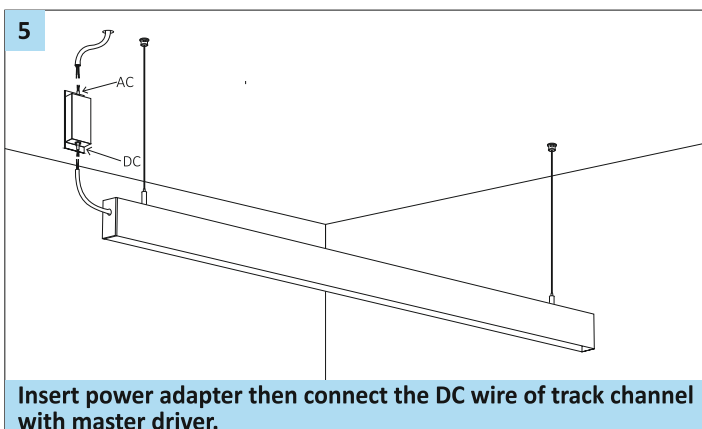

Suspended Channel Installation