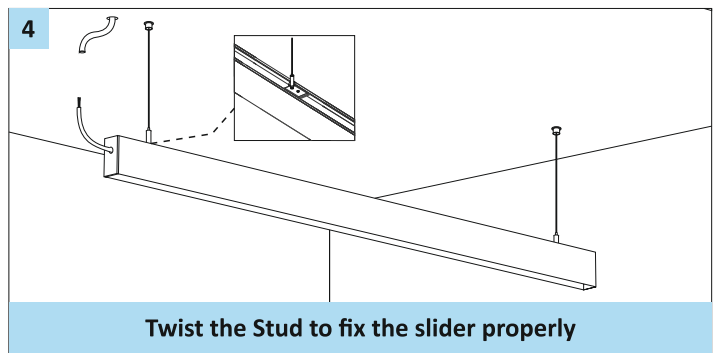

Suspended Channel Installation