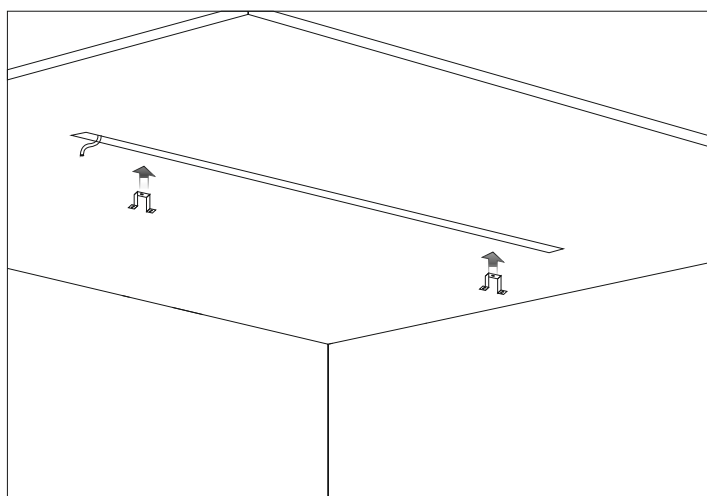

Suspended Channel Installation

Recessed Channel Installation

Create a Cut Out in Ceiling

Insert power adapter then connect the DC wire of track channel with master driver.

Insert the C-clamp inside the ceiling .