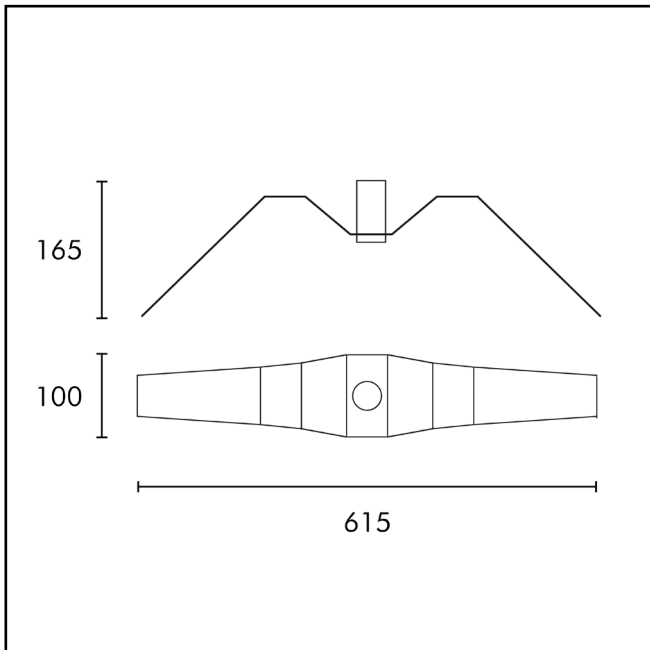

BIRDIE - 1

Technical Specifications

Product Code	DS11
Housing Material	Aluminium
Environment	Indoor
Mounting	Ceiling Suspended
Size (Length)	615
Wattage	5W
Light Distribution	Direct
Body Finish	Powder Coated
Optics	Spot Lights with Reflectors
Thermal Management	Passive Cooling
Input Voltage	220 - 240 AC 50Hz
Control	Switch
Connection	Plug-in Type Pre-wired
Appliance Class	Class 2
Ingress Protection	IP40
Photobiological Safety	RG 0 - No Risk
Ambient Temperature	0 to +50° C
Lamp	Spot light
CCT	3000K / 4000K / 6500K