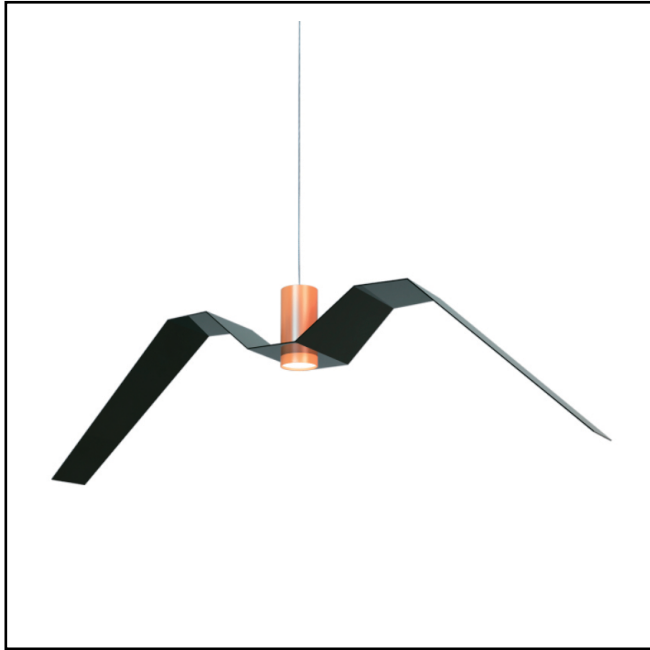

BIRDIE - 1

Technical Specifications

Product Code	DS11
Housing Material	Aluminium
Environment	Indoor
Mounting	Ceiling Suspended
Size (Length)	615
Wattage	5W
Light Distribution	Direct
Body Finish	Powder Coated
Optics	Spot Lights with Reflectors
Thermal Management	Passive Cooling
Input Voltage	220 - 240 AC 50Hz
Control	Switch
Connection	Plug-in Type Pre-wired
Appliance Class	Class 2
Ingress Protection	IP40
Photobiological Safety	RG 0 - No Risk
Ambient Temperature	0 to +50° C
Lamp	Spot light
CCT	3000K / 4000K / 6500K