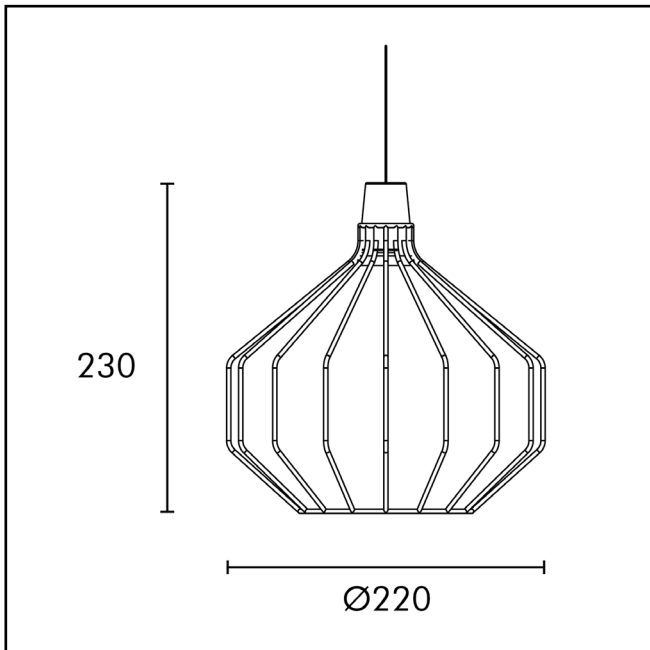

FILO - 1

Technical Specifications

Product Code	DS15
Housing Material	Aluminium Rod & Wood
Environment	Indoor
Mounting	Pendant
Size	Ø220
Wattage	9W
Light Distribution	Direct
Body Finish	Powder Coated
Thermal Management	Passive Cooling
Input Voltage	230 - 240 AC 50Hz
Control	Switch
Connection	Plug-in Type Pre-wired
Appliance Class	Class 2
Ingress Protection	IP40
Photobiological Safety	RG 0 - No Risk
Ambient Temperature	0 to +50° C
Lamp	Filament Bulb
CCT	3000K / 6500K