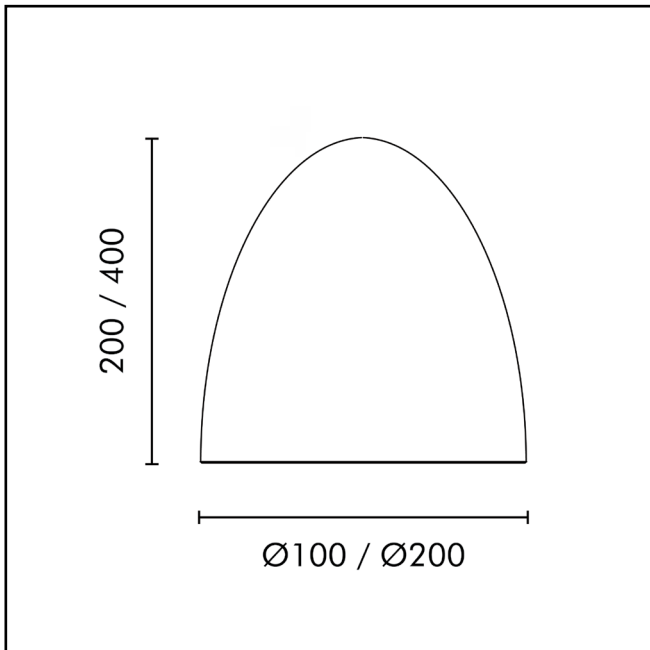

ORBIT - 5

Technical Specifications

Product Code	CC6E
Housing Material	Concrete
Environment	Indoor
Mounting	Suspended
Size	Ø100 / Ø200
Wattage	10W / 15W
Light Distribution	Direct
Body Finish	Concrete
Optics	PMMA Diffuser
Driver Mount	Inside Canopy Cup
Thermal Management	Passive Cooling
Input Voltage	180 - 280 AC 50Hz
Driver Control	Constant Current Driver
Control	Switch / DALI / Analog
Connection	Plug-in Type Pre-wired
Appliance Class	Class 2
Ingress Protection	IP40
Photobiological Safety	RG 0 - No Risk
Ambient Temperature	0 to +50° C
LED	Medium Power LED
Binning	3 Step MacAdam
Luminous Efficacy	95 Lm/W
CCT	2700K / 3000K / 4000K / 5700K / 6500K
CRI	≥80 (Standard) ≥90 (Optional) Tunable LED (Optional)
UGR	<19
LED Life	>50,000 hours