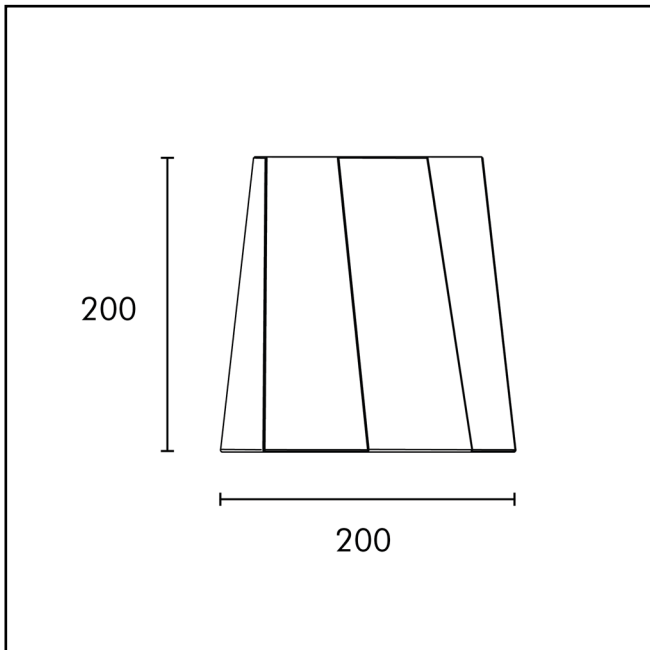

RUSTY - 2

Technical Specifications

Product Code	CC5B
Housing Material	Concrete
Environment	Indoor
Mounting	Suspended
Size	Ø200
Wattage	15W
Light Distribution	Direct
Body Finish	Concrete
Optics	PMMA Diffuser
Driver Mount	Inside Canopy Cup
Thermal Management	Passive Cooling
Input Voltage	180 - 280 AC 50Hz
Driver Control	Constant Current Driver
Control	Switch / DALI / Analog
Connection	Plug-in Type Pre-wired
Appliance Class	Class 2
Ingress Protection	IP40
Photobiological Safety	RG 0 - No Risk
Ambient Temperature	0 to +50° C
LED	Medium Power LED
Binning	3 Step MacAdam
Luminous Efficacy	95 Lm/W
CCT	2700K / 3000K / 4000K / 5700K / 6500K
CRI	≥80 (Standard) ≥90 (Optional) Tunable LED (Optional)
UGR	<19
LED Life	>50,000 hours