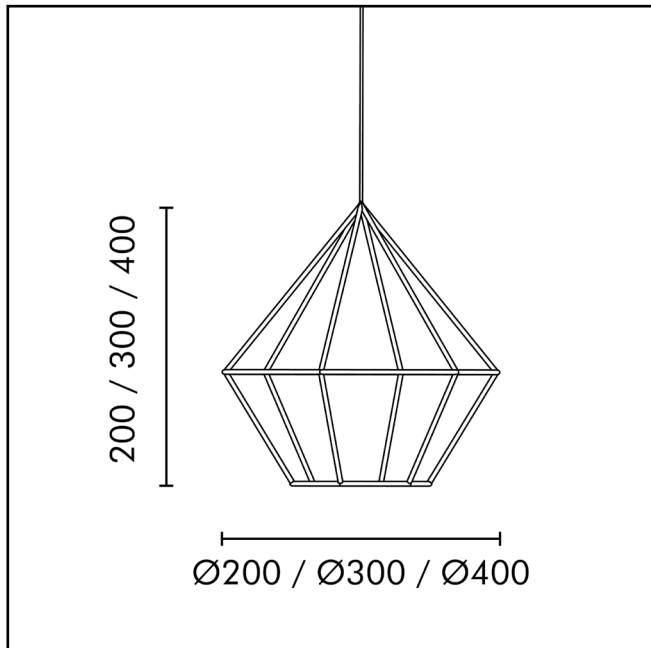

# TAWB WIDE

## Technical Specifications

Product Code	DS24
Housing Material	Aluminium Rod
Environment	Indoor
Mounting	Pendant
Size	Ø200 / Ø300 / Ø400
Wattage	8W
Light Distribution	Direct
Body Finish	Powder Coated
Thermal Management	Passive Cooling
Input Voltage	230 - 240 AC 50Hz
Control	Switch
Connection	Plug-in Type Pre-wired
Appliance Class	Class 2
Ingress Protection	IP40
Photobiological Safety	RG 0 - No Risk
Ambient Temperature	0 to +50° C
Lamp	Filament Bulb
CCT	3000K / 6500K